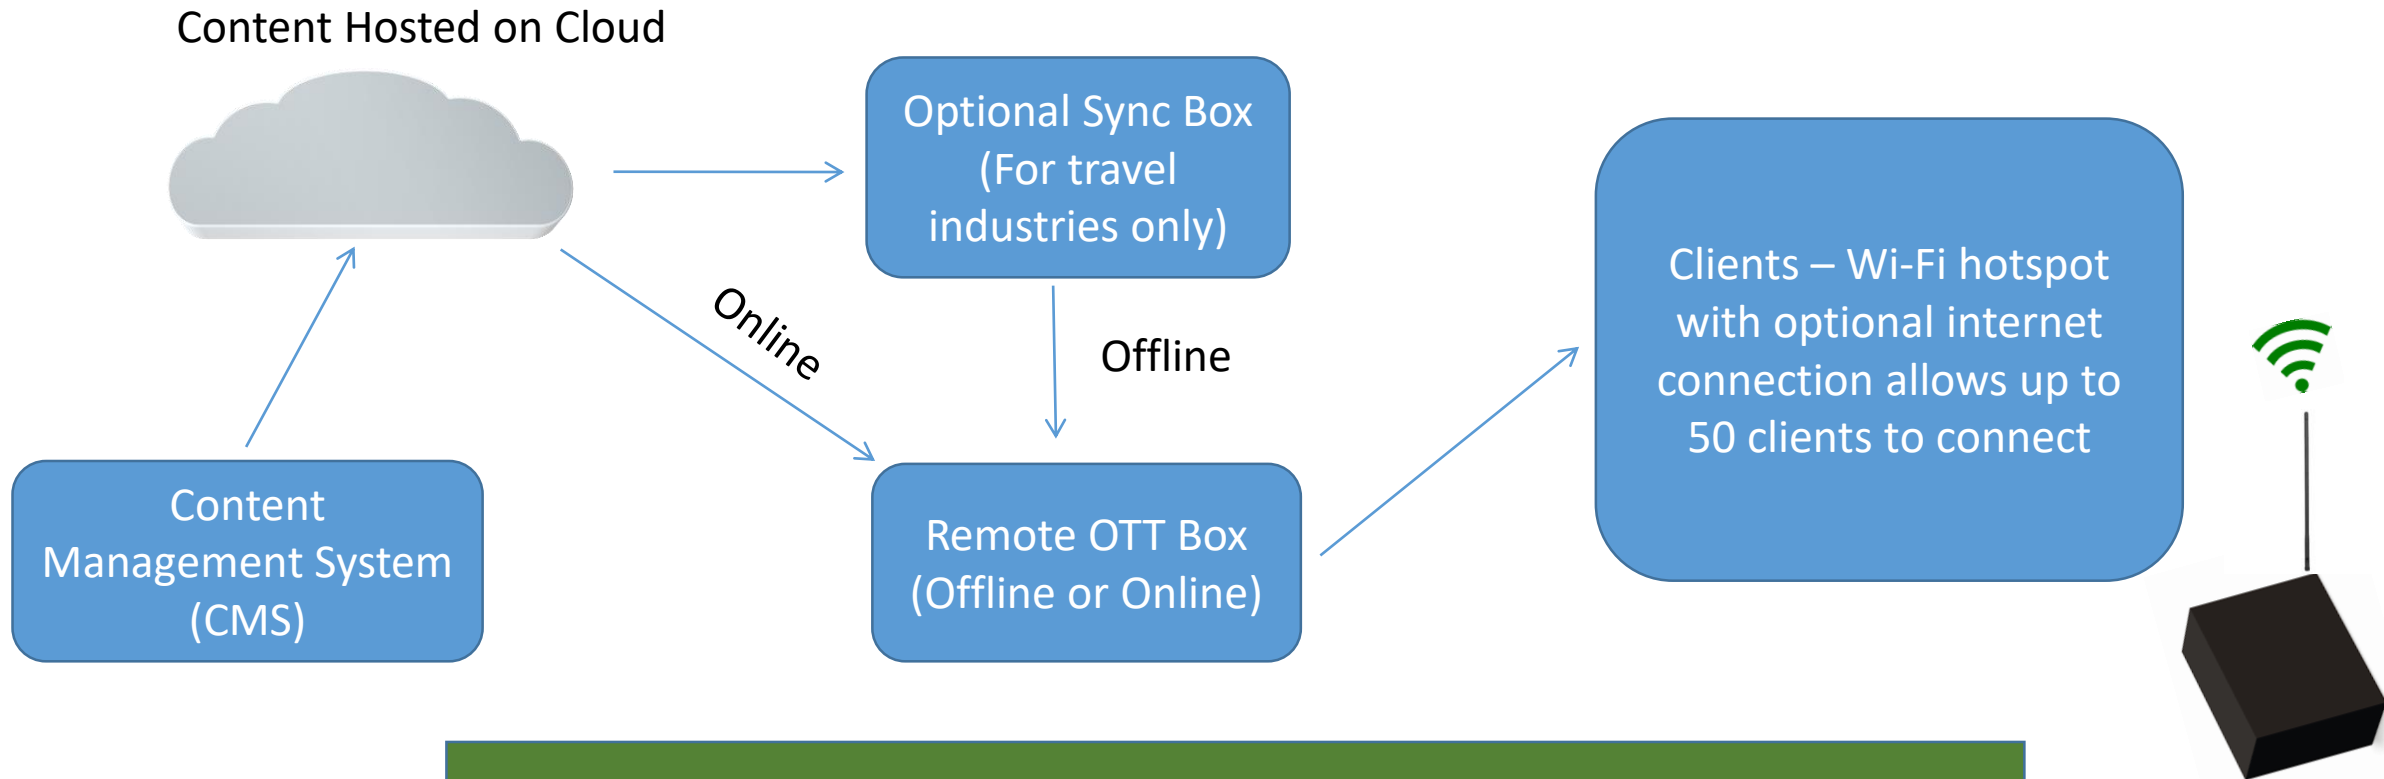

Cotyledon Technologies

Portable OTT Solution

Stream Content Locally

Overview

Deploy On-Demand videos offline using Wi-Fi as medium. Our comprehensive system comes with state-of-the-art CMS and an advanced content protection mechanism with video ads integrated.

Select Media Content

Schedule Planning

Configure Local Ads

Broadcast Content

Flexible

Reliable

Scalable

Secure

Low Cost

Proven in Industry

System Architecture

Supported Browsers : Chrome, Firefox, Android and Safari
Supported Devices : Android, iOS and Laptops
Applications: On-Demand-Videos, Classifieds and Networked Games

Customized Solution

Cotyledon

We offer tailor-made solutions for various verticals. This includes Wi-Fi Hotspot, Captive Portal, On-Demand-Content, Networked Games and more.

Key Features

- **Custom CMS (Content Management System)**
 - Content encoding
 - Content Scheduling
 - Rich insights
 - Ad Scheduling
- Ad Monetization
- Content Security
- Captive Portal
- Interactive User Application
- Wi-Fi Hotspot / Internet Services 3G/4G (Optional)
- Improved Wi-Fi Coverage For Indoor & Outdoor
- Big Storage For HD Videos
- Remote Synchronization of Content
- Dedicated Support Options